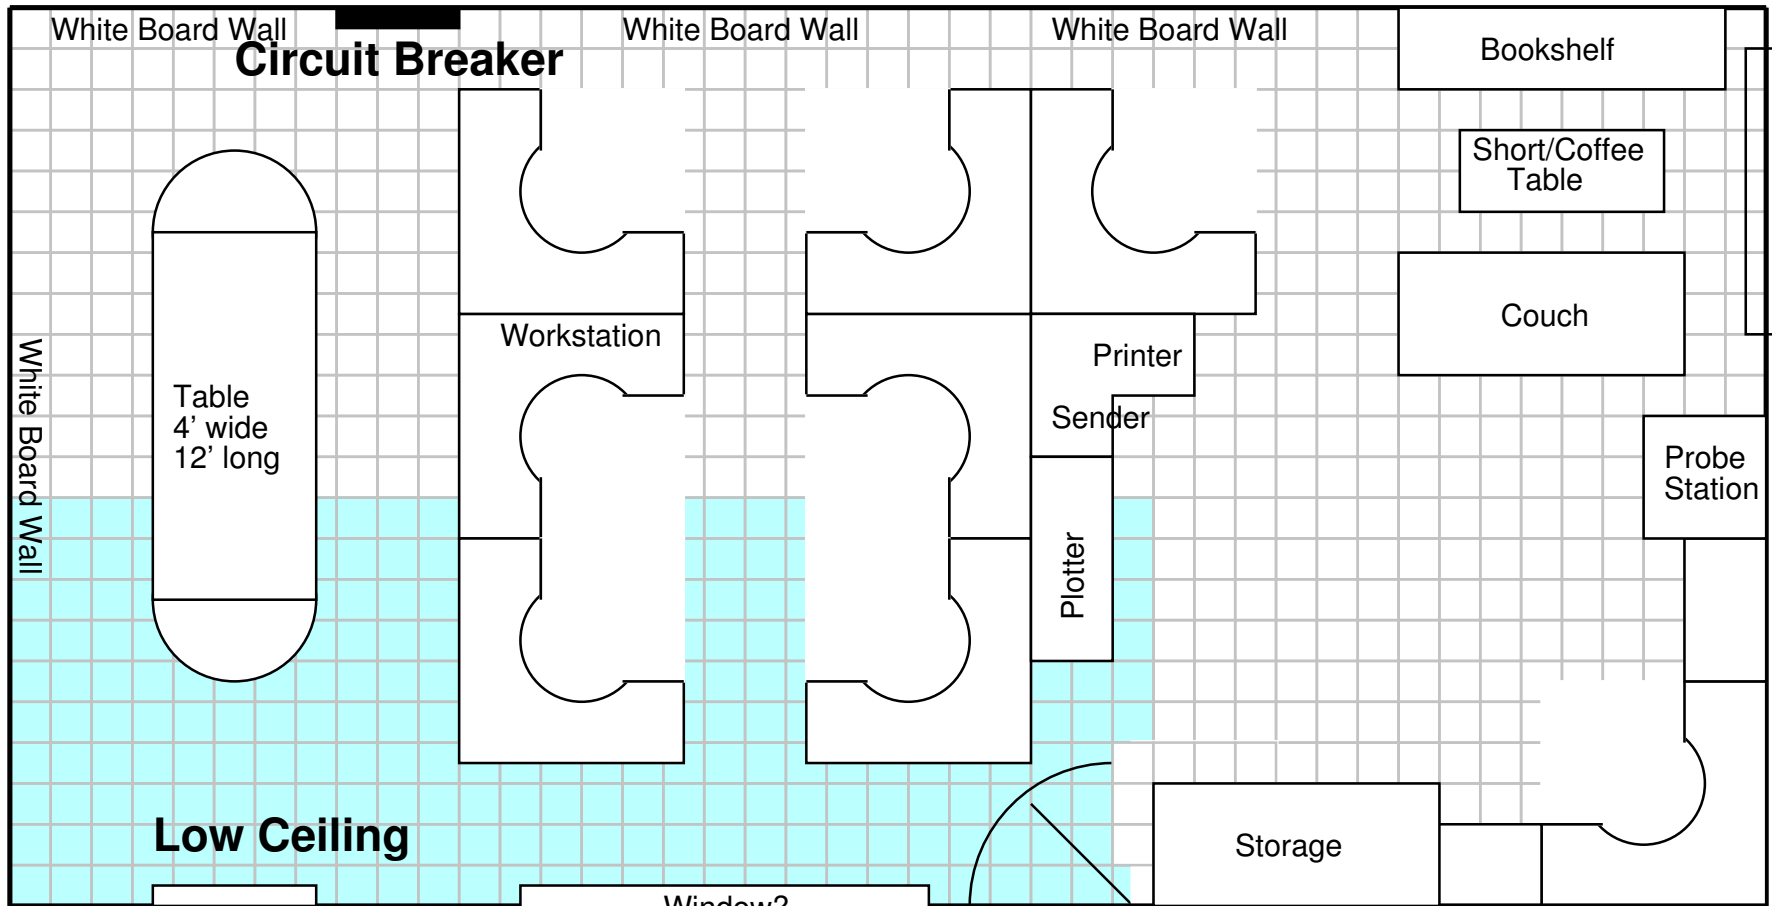

43 Feet

22 Feet

White Board Wall

**Circuit Breaker**

White Board Wall

White Board Wall

Bookshelf

Short/Coffee Table

Couch

**External Window**

White Board Wall

Table  
4' wide  
12' long

Workstation

Printer

Sender

Plotter

Probe Station

**Low Ceiling**

Plasma Display

Window?

**Door**

Storage