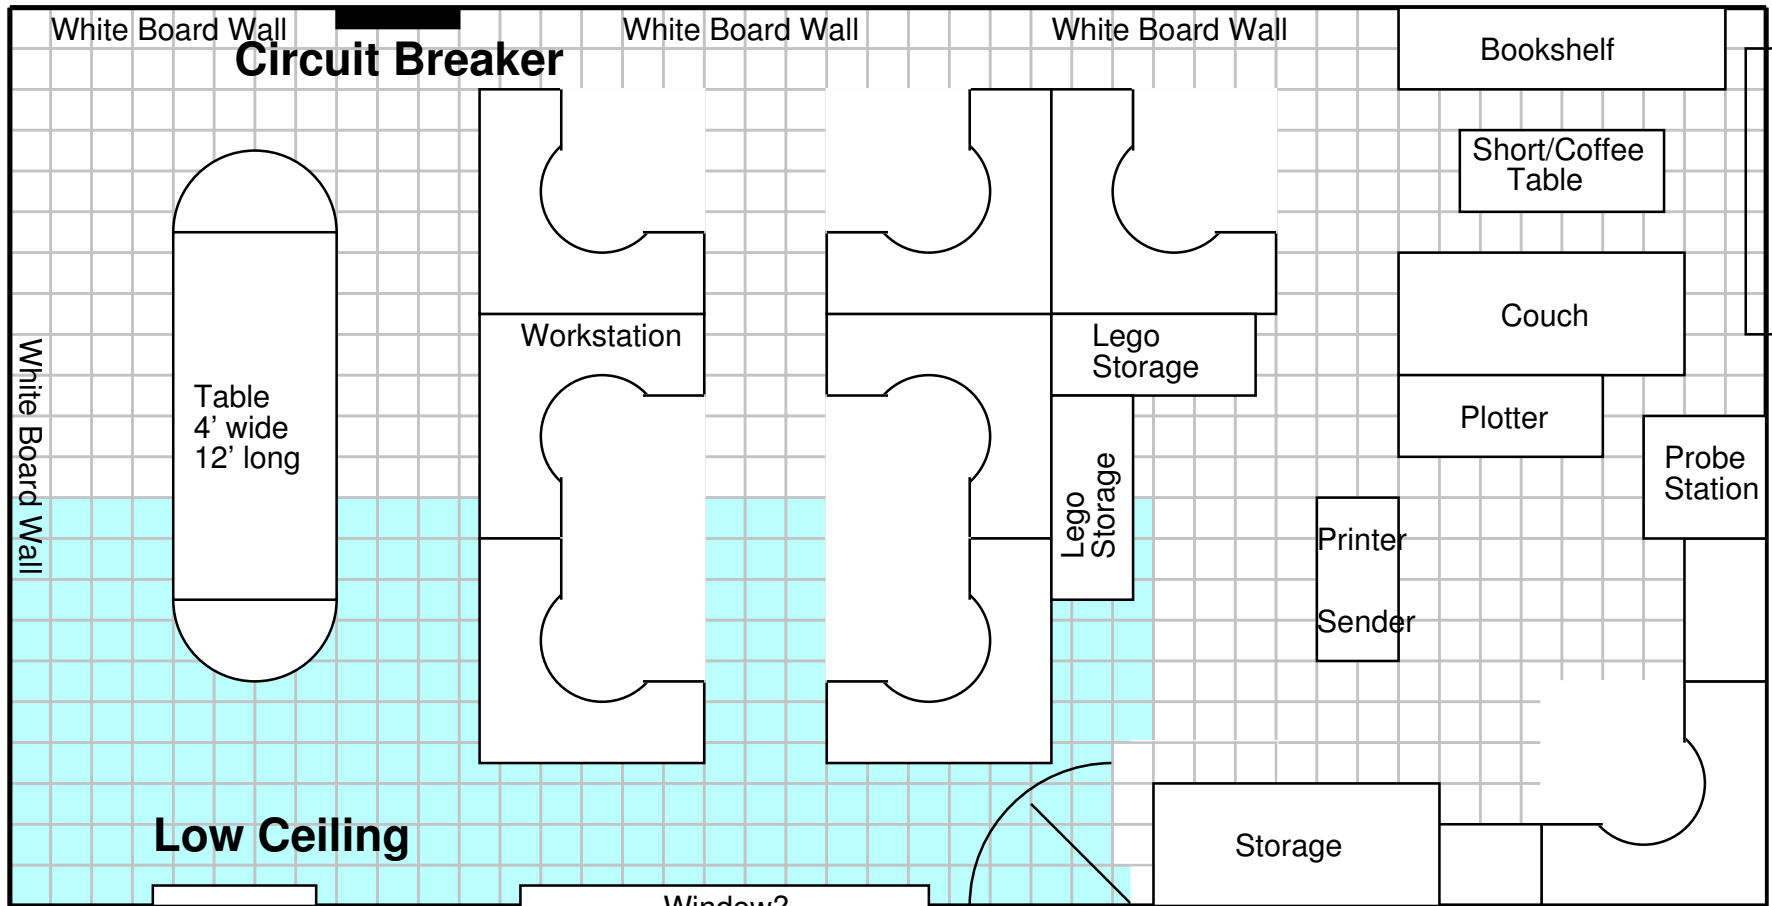

43 Feet

22 Feet

External Window

Low Ceiling

Door

White Board Wall

White Board Wall

White Board Wall

Bookshelf

Short/Coffee Table

Couch

Plotter

Probe Station

Printer
Sender

Lego Storage

Lego Storage

Workstation

Table
4' wide
12' long

Plasma Display

Window?

White Board Wall